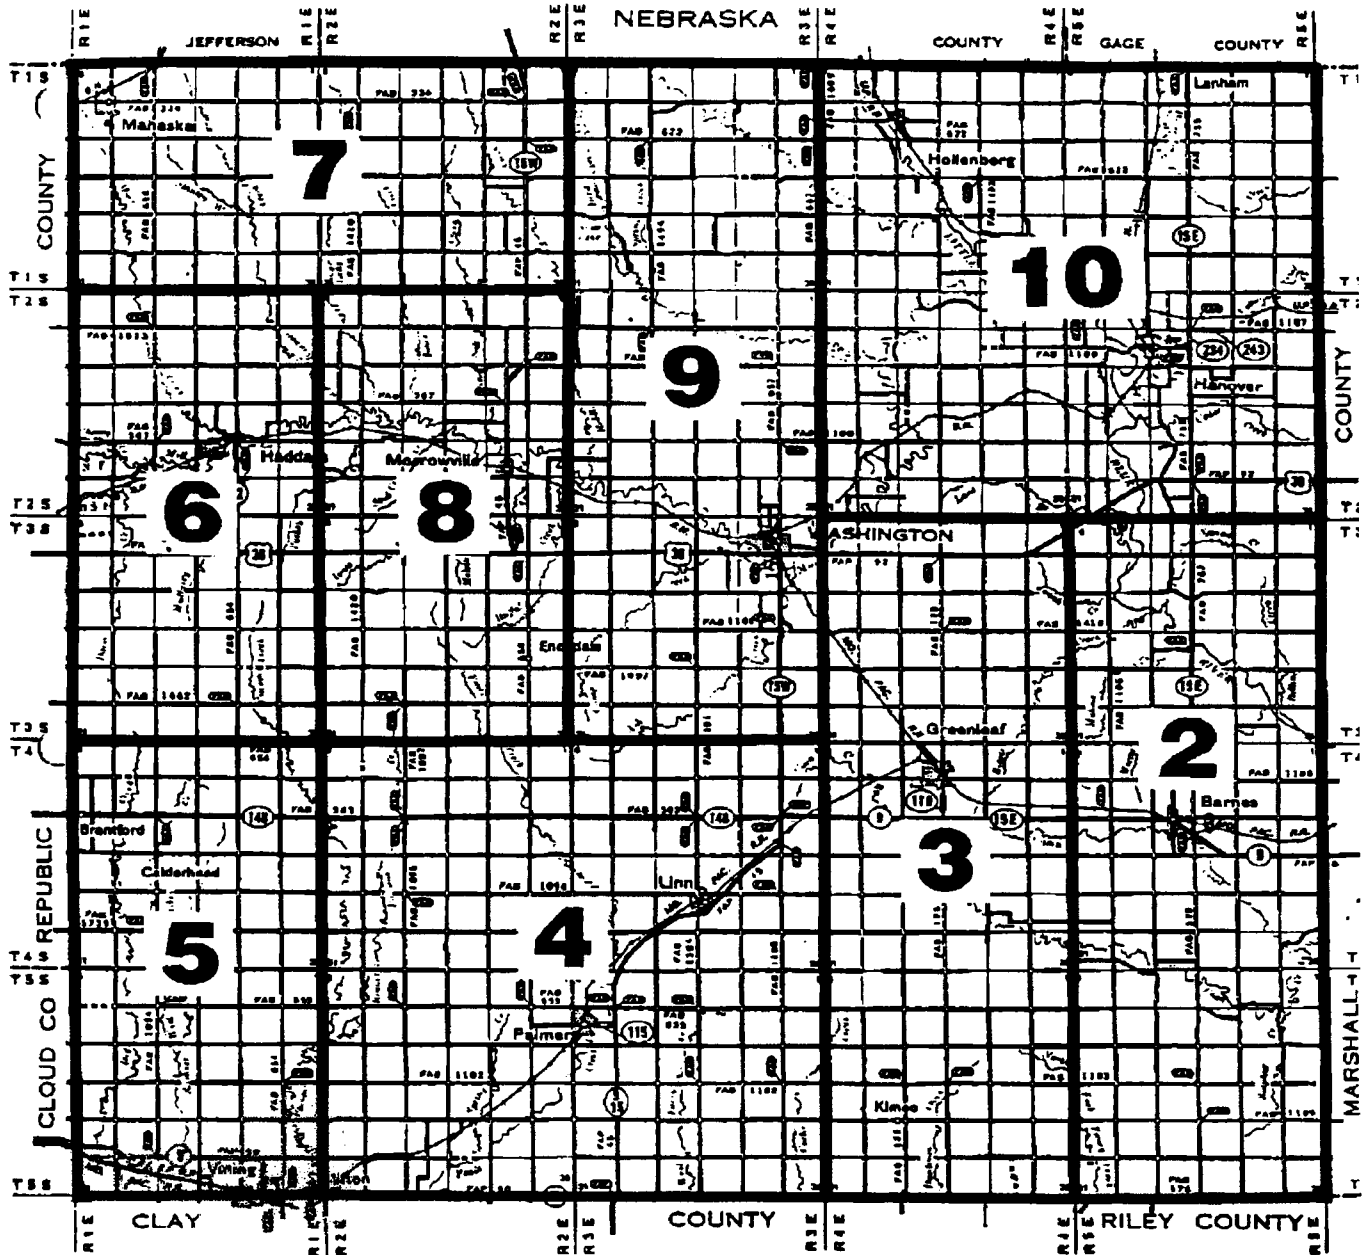

WASHINGTON COUNTY FIRE DISTRICTS

DISTRICT #2	BARNES FIRE DEPARTMENT
DISTRICT 3	GREENLEAF FIRE DEPARTMENT
DISTRICT 4	LINN/PALMER FIRE DEPARTMENTS
DISTRICT 5	CLIFTON FIRE DEPARTMENT
DISTRICT 6	HADDAM FIRE DEPARTMENT
DISTRICT 7	MAHASKA FIRE DEPARTMENT
DISTRICT 8	MORROWVILLE FIRE DEPARTMENT
DISTRICT 9	WASHINGTON FIRE DEPARTMENT
DISTRICT 10	HANOVER/HOLLENBERG FIRE DEPARTMENTS