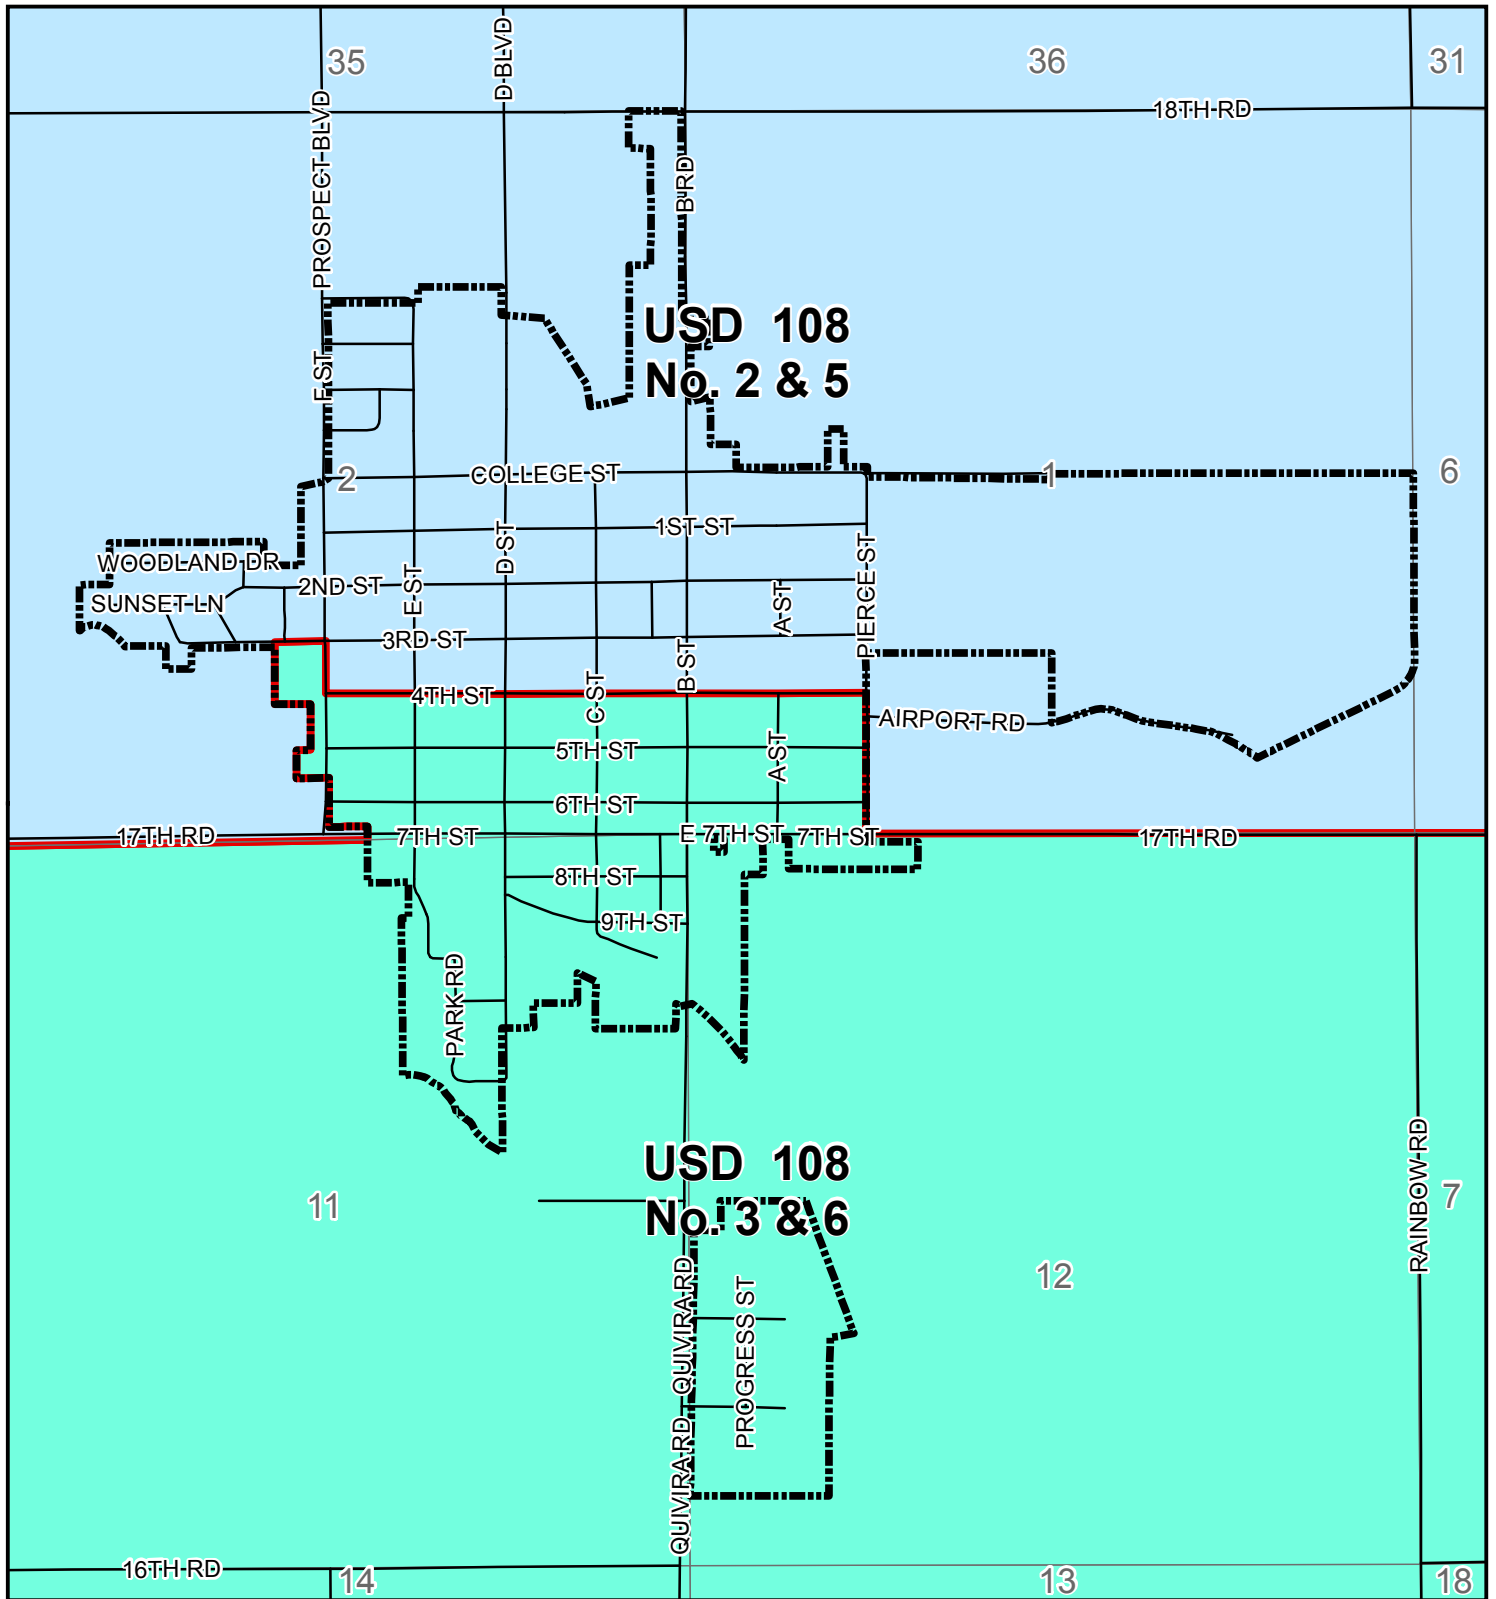

City of Washington School Districts

April 2015

Prepared By:

Washington County

- County Boundary
- Roads
- City Limits
- Sections

School Board Member Districts

- | | | | |
|----------------|------------|------------|------------|
| 108, No. 1 & 4 | 223, No. 2 | 223, No. 6 | 224, No. 6 |
| 108, No. 2 & 5 | 223, No. 3 | 224, No. 1 | 109 |
| 108, No. 3 & 6 | 223, No. 4 | 224, No. 2 | 364 |
| 223, No. 1 | 223, No. 5 | 224, No. 3 | 498 |

1 inch = 0.3 miles

1 inch = 1,400 feet